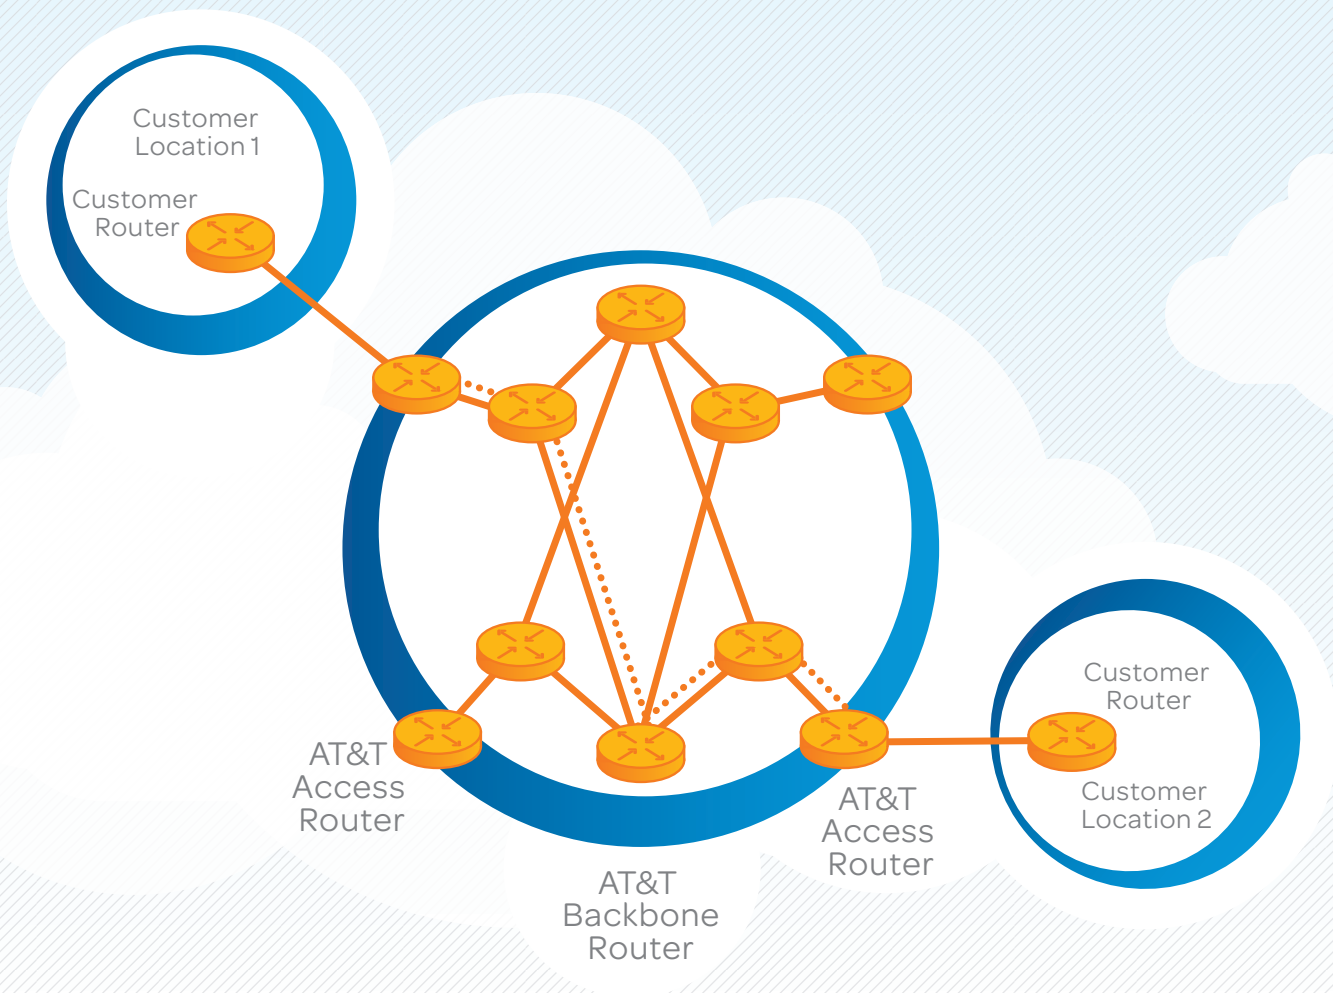

# AT&T MPLS Private Network Transport Services

<https://espvoice.com> - 469.619.3114 x 5 - Nationwide Solutions

AT&T Partner Exchange